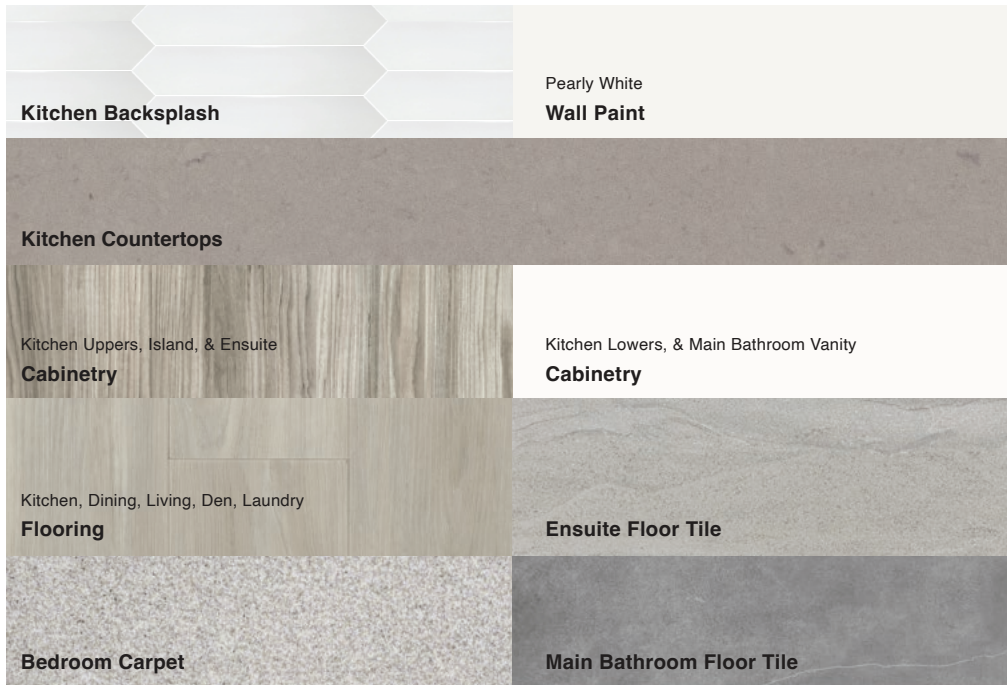

PRIMA

ON LAWSON

Premium Finishes

PEBBLE COLOUR SCHEME

SAND COLOUR SCHEME